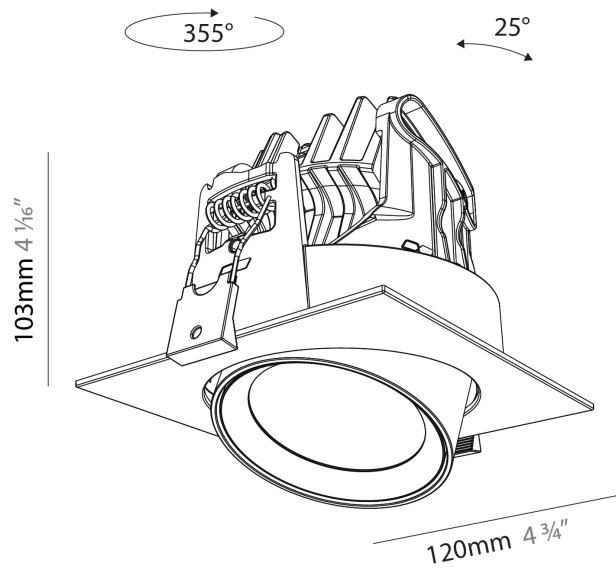

PHYSICAL

Shape: Cylinder
Diameter (mm): 120
Diameter (in): 4 ¾
Length (mm): 120
Length (in): 4 ¾
Height (mm): 105
Height (in): 4 ⅙
Min. Recessing Depth (mm): 120
Min. Recessing Depth (in): 4 ¾
Light Distribution: Adjustable / Direct
Weight (kg): 0.665
Diffuser: Lens Pack - No Lens / Opal / Linear Spread Lens / Honeycomb / Spread Lens
Fixture Finish: SSR / BKV / CWI / CRY / HAB / UFT / ITA / RUA / FTG / MYG / LOD / PUS / FRO / FUP / KIA / POP / BLS / SPG / MEY / GOH / GUM / CHC / COM / ABZ / JAG / OBR / MOS / ROR
Fixture Material: Aluminum
Cut-out Measurements: Dia. 112mm / 4 7/16"

ELECTRICAL

Lamp Type: LED (Zhaga Standard)
Input Wattage (W): 27.3
Total Output Wattage (W): 24.5
Dimming: Tri-Mode (Non-Dimming and Phase Dimming (120Vac only) and 0-10V Dimming)
Driver Included: Yes
Driver Location: Recessed Housing
Driver Type: Constant Current - Universal
Driver Class: Class 2
Input Voltage (V): 120 - 277
Constant Current (MA): 700

LED

Color Temperature (°K): 2700 / 3000 / 3500 / 4000
Max. Delivered Lumen (lm): 2434 / 2534 / 2643 / 2768
Nominal Lumen (lm): 2788 / 2903 / 3027 / 3170
CRI: >90 CRI
Lamp Life (hrs): 50000

OPTICAL

Reflector°: 20 / 32 / 54
Adjustability: Rotational 350° / Tilt 25°

RATINGS AND CERTIFICATIONS

Certified By: CSA Certified to UL and CSA Standards
IP rating: IP20