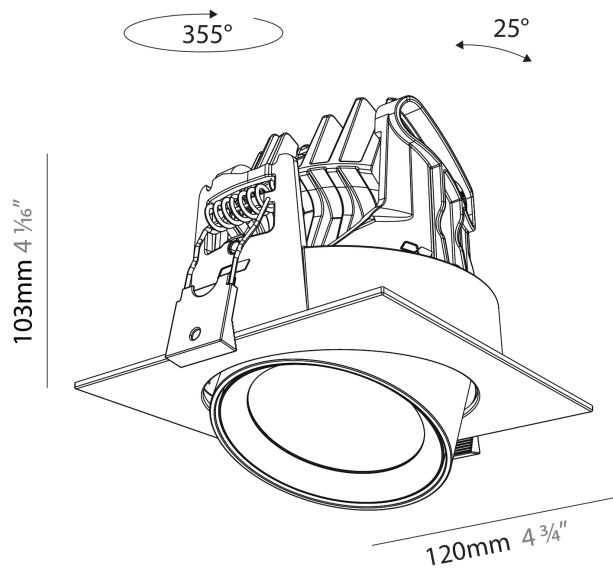

PHYSICAL

Shape: Cylinder
Diameter (mm): 120
Diameter (in): 4 3/4
Length (mm): 120
Length (in): 4 3/4
Height (mm): 105
Height (in): 4 1/8
Min. Recessing Depth (mm): 120
Min. Recessing Depth (in): 4 3/4
Light Distribution: Adjustable / Direct
Weight (kg): 0.665
Diffuser: Lens Pack - No Lens / Opal / Linear Spread Lens / Honeycomb / Spread Lens
Fixture Finish: SSR / BKV / CWI / CRY / HAB / UFT / ITA / RUA / FTG / MYG / LOD / PUS / FRO / FUP / KIA / POP / BLS / SPG / MEY / GOH / GUM / CHC / COM / ABZ / JAG / OBR / MOS / ROR
Fixture Material: Aluminum
Cut-out Measurements: Dia. 112mm / 4 7/16"

ELECTRICAL

Lamp Type: LED (Zhaga Standard)
Input Wattage (W): 34
Total Output Wattage (W): 30.9
Dimming: Tri-Mode (Non-Dimming and Phase Dimming (120Vac only) and 0-10V Dimming)
Driver Included: Yes
Driver Location: Recessed Housing
Driver Type: Constant Current - Universal
Driver Class: Class 2
Input Voltage (V): 120 - 277
Constant Current (MA): 900

LED

Color Temperature (°K): 2700 / 3000 / 3500 / 4000
Max. Delivered Lumen (lm): 2434 / 2534 / 2643 / 2768
Nominal Lumen (lm): 2788 / 2903 / 3027 / 3170
CRI: >90 CRI
Lamp Life (hrs): 50000

OPTICAL

Reflector°: 24 / 36 / 54
Adjustability: Rotational 350° / Tilt 25°

RATINGS AND CERTIFICATIONS

Certified By: CSA Certified to UL and CSA Standards
IP rating: IP20